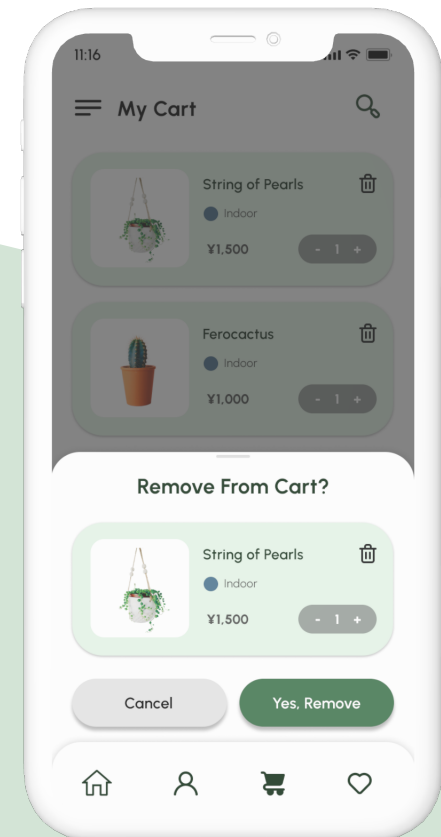

#FFFFFF

UX / UI design

Design

Signup / login

A user can first sign up on plant dectionally&delivery app. If the user is already registered, user can enter their data. Also use the login using email or social media account.

Search option

In addition to text search, users can use the camera function to scan search. The scan results will predict what plant it is and display candidates.

Plant details

Users can learn about the details of the plant. Types, care instructions, features, price, etc.

Cart

The user can add a plant to the cart list to help them in buying it any time and if user want to cancel a plant, easy to remove.

Payment integration

You can register various payment methods such as cards, net banking, mobile wallets, etc.