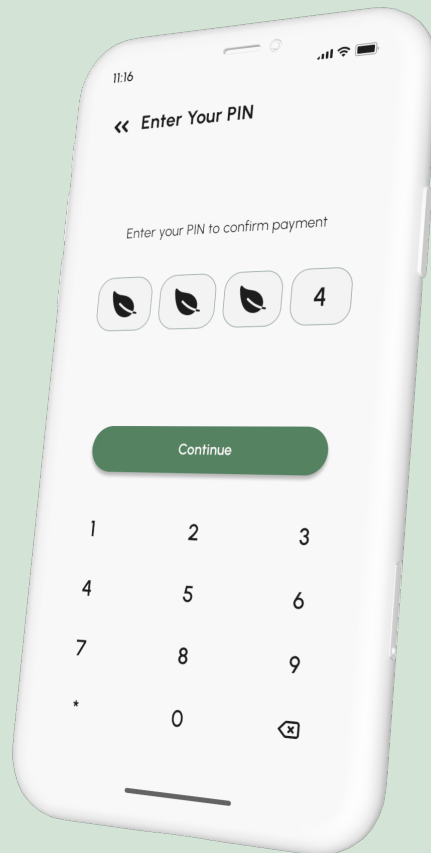

#FFFFFF

UX / UI design

Design

Signup / login

A user can first sign up on plant dectionally&delivery app. If the user is already registered, user can enter their data. Also use the login using email or social media account.

Search option

In addition to text search, users can use the camera function to scan search. The scan results will predict what plant it is and display candidates.

Plant details

Users can learn about the details of the plant. Types, care instructions, features, price, etc.

Cart

The user can add a plant to the cart list to help them in buying it any time and if user want to cancel a plant, easy to remove.

Payment integration

You can register various payment methods such as cards, net banking, mobile wallets, etc.