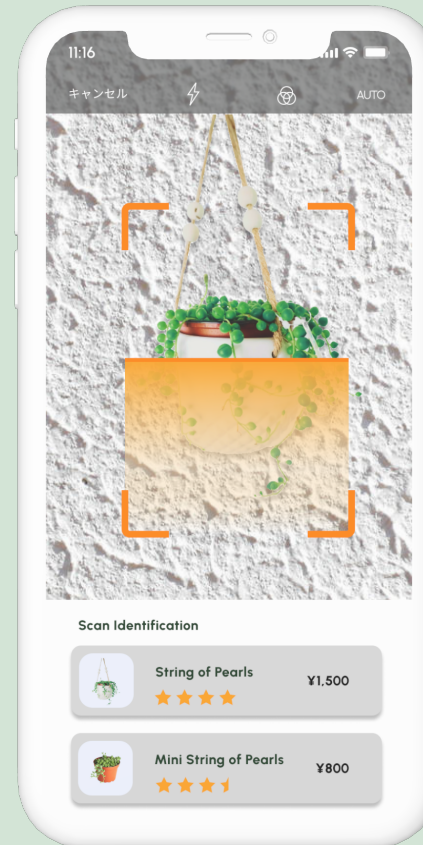

#FFFFFF

UX / UI design

Design

Signup / login

A user can first sign up on plant dectionally&delivery app. If the user is already registered, user can enter their data. Also use the login using email or social media account.

Search option

In addition to text search, users can use the camera function to scan search. The scan results will predict what plant it is and display candidates.

Plant details

Users can learn about the details of the plant. Types, care instructions, features, price, etc.