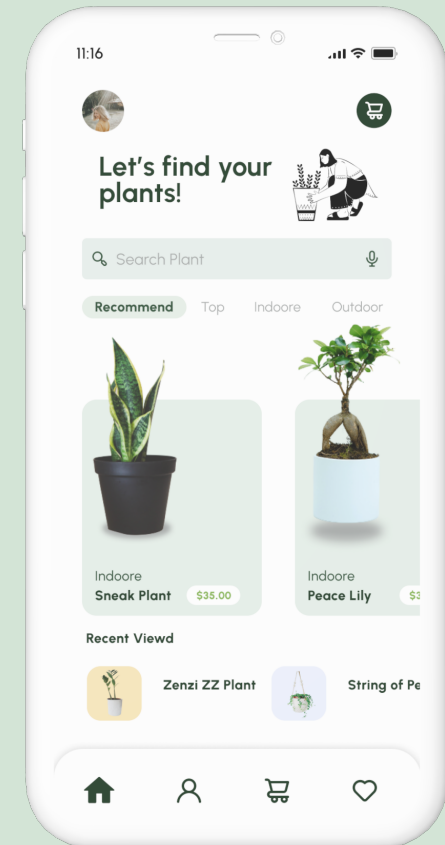

#FFFFFF

UX / UI design

Design

Signup / login

A user can first sign up on plant dectionally&delivery app. If the user is already registered, user can enter their data. Also use the login using email or social media account.

Search option

In addition to text search, users can use the camera function to scan search. The scan results will predict what plant it is and display candidates.

Plant details

Users can learn about the details of the plant. Types, care instructions, features, price, etc.