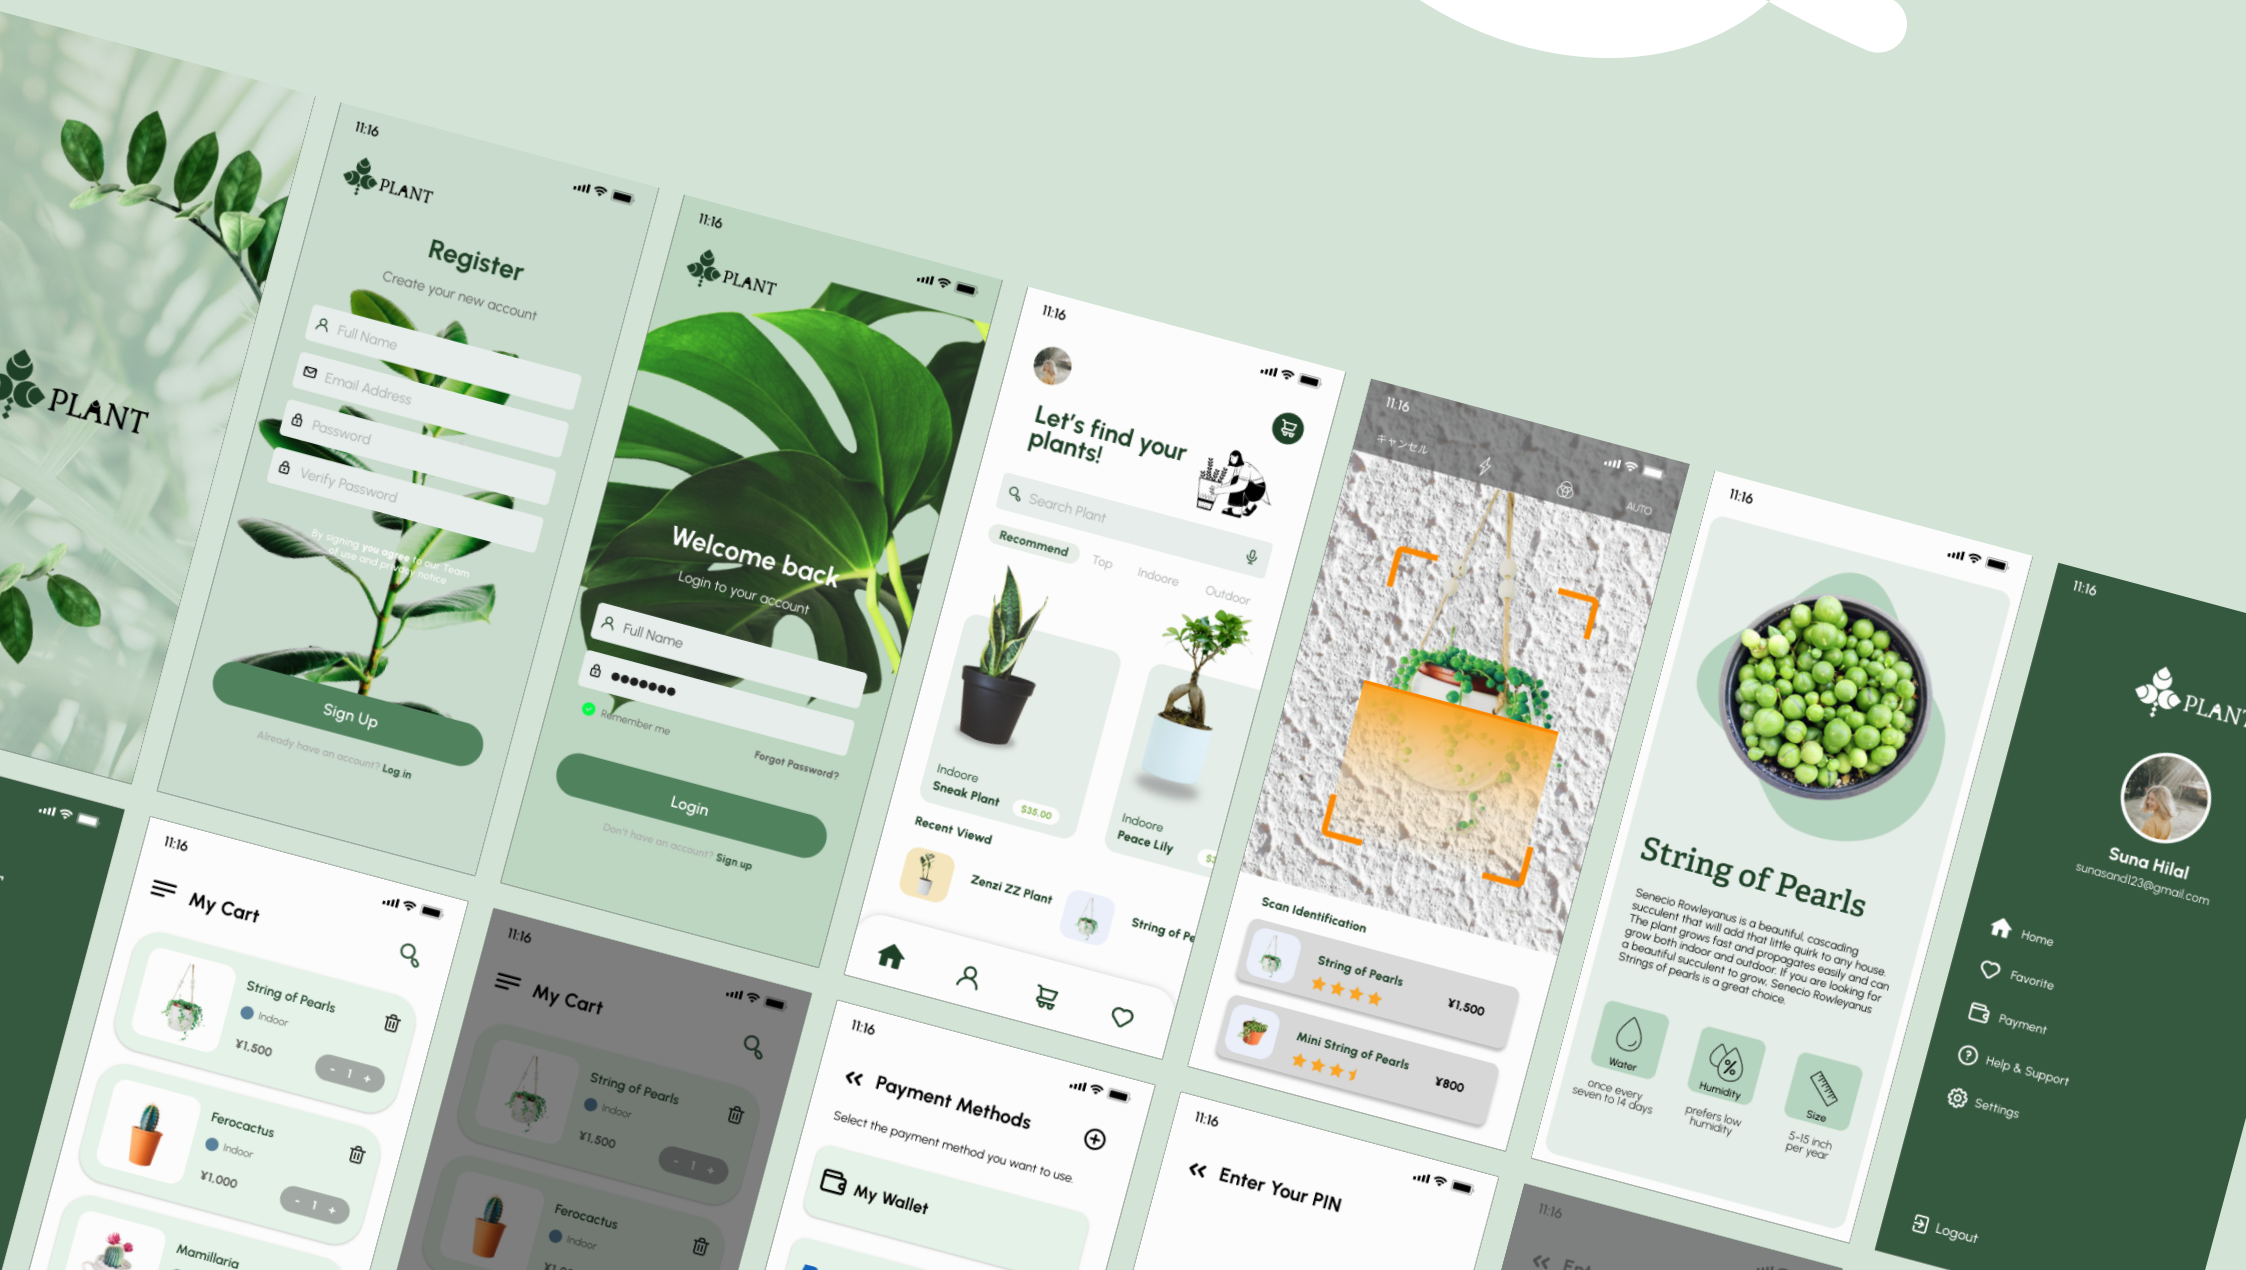

Search option

In addition to text search, users can use the camera function to scan search. The scan results will predict what plant it is and display candidates.

Plant details

Users can learn about the details of the plant. Types, care instructions, features, price, etc.

Cart

The user can add a plant to the cart list to help them in buying it any time and if user want to cancel a plant, easy to remove.

Payment integration

You can register various payment methods such as cards, net banking, mobile wallets, etc.

Add Address & Order tracking

Users can add address and track the plants they have ordered from here.

Profile

The user can change the profile settings like name, password, saved payment card details and others.

Interface design

Plant App

Thanks for your attention !

Plant App