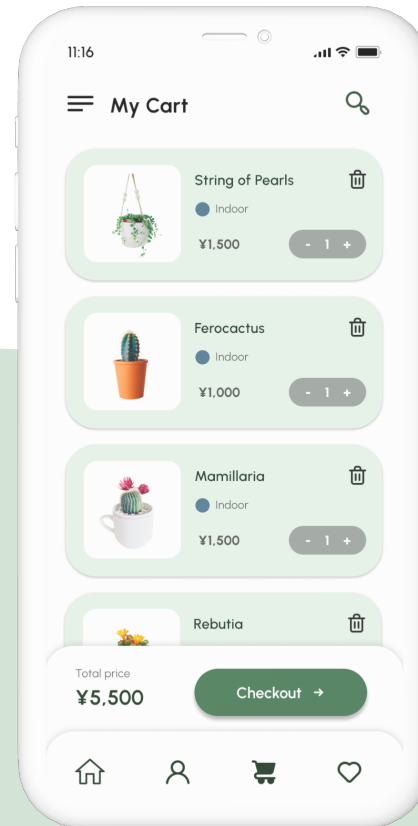

#FFFFFF

UX / UI design

Design

Signup / login

A user can first sign up on plant dectionally&delivery app. If the user is already registered, user can enter their data. Also use the login using email or social media account.

Search option

In addition to text search, users can use the camera function to scan search. The scan results will predict what plant it is and display candidates.

Plant details

Users can learn about the details of the plant. Types, care instructions, features, price, etc.

Cart

The user can add a plant to the cart list to help them in buying it any time and if user want to cancel a plant, easy to remove.

Payment integration

You can register various payment methods such as cards, net banking, mobile wallets, etc.