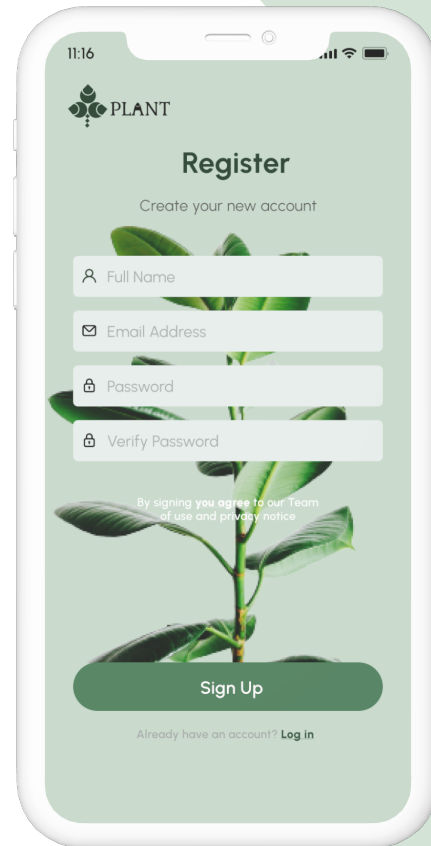

PLANT APP

UX/UI design

Plant Dictioanally & Online shop application

UI design

Typography

Aa

Urbanist

Aa Bb Cc Dd Ee Ff Gg Hh Ii Jj Kk Ll Mm Nn Oo Pp Qq Rr
Ss Tt Uu Vv Ww Xx Yy Zz

0 1 2 3 4 5 6 7 8 9

Light | Regular | Medium | **Semi Bold** | **Bold** | **Extra Bold**

Color

#365A40

#598666

#B3D1BD

#F9AA3D

#D9D9D9

#FFFFFF

UX / UI design

Design

Signup / login

A user can first sign up on plant dectionally&delivery app. If the user is already registered, user can enter their data. Also use the login using email or social media account.

Search option

In addition to text search, users can use the camera function to scan search. The scan results will predict what plant it is and display candidates.

Plant details

Users can learn about the details of the plant. Types, care instructions, features, price, etc.