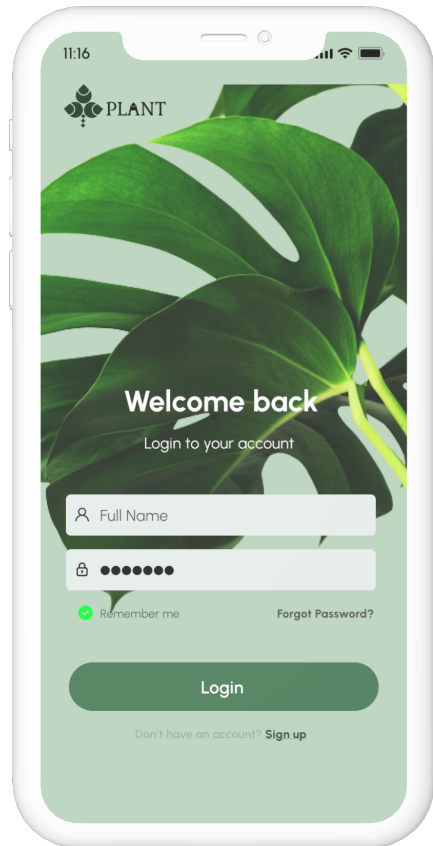

PLANT APP

UX/UI design

Plant Dictioanally & Online shop application

UI design

Typography

Aa

Urbanist

Aa Bb Cc Dd Ee Ff Gg Hh Ii Jj Kk Ll Mm Nn Oo Pp Qq Rr
Ss Tt Uu Vv Ww Xx Yy Zz

0 1 2 3 4 5 6 7 8 9

Light | Regular | Medium | **Semi Bold** | **Bold** | **Extra Bold**

Color

#365A40

#598666

#B3D1BD

#F9AA3D

#D9D9D9

#FFFFFF

UX / UI design

Design

Signup / login

A user can first sign up on plant dectionally&delivery app. If the user is already registered, user can enter their data. Also use the login using email or social media account.

Search option

In addition to text search, users can use the camera function to scan search. The scan results will predict what plant it is and display candidates.

Plant details

Users can learn about the details of the plant. Types, care instructions, features, price, etc.