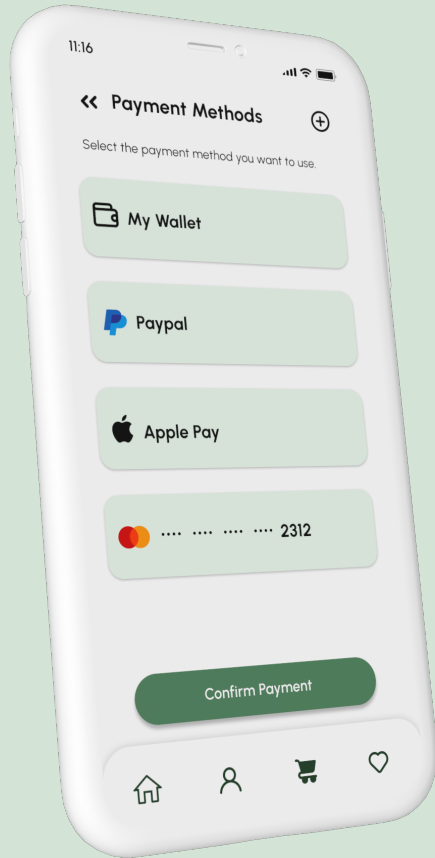

#FFFFFF

UX / UI design

Design

Signup / login

A user can first sign up on plant dectionally&delivery app. If the user is already registered, user can enter their data. Also use the login using email or social media account.

Search option

In addition to text search, users can use the camera function to scan search. The scan results will predict what plant it is and display candidates.

Plant details

Users can learn about the details of the plant. Types, care instructions, features, price, etc.

Cart

The user can add a plant to the cart list to help them in buying it any time and if user want to cancel a plant, easy to remove.

Payment integration

You can register various payment methods such as cards, net banking, mobile wallets, etc.