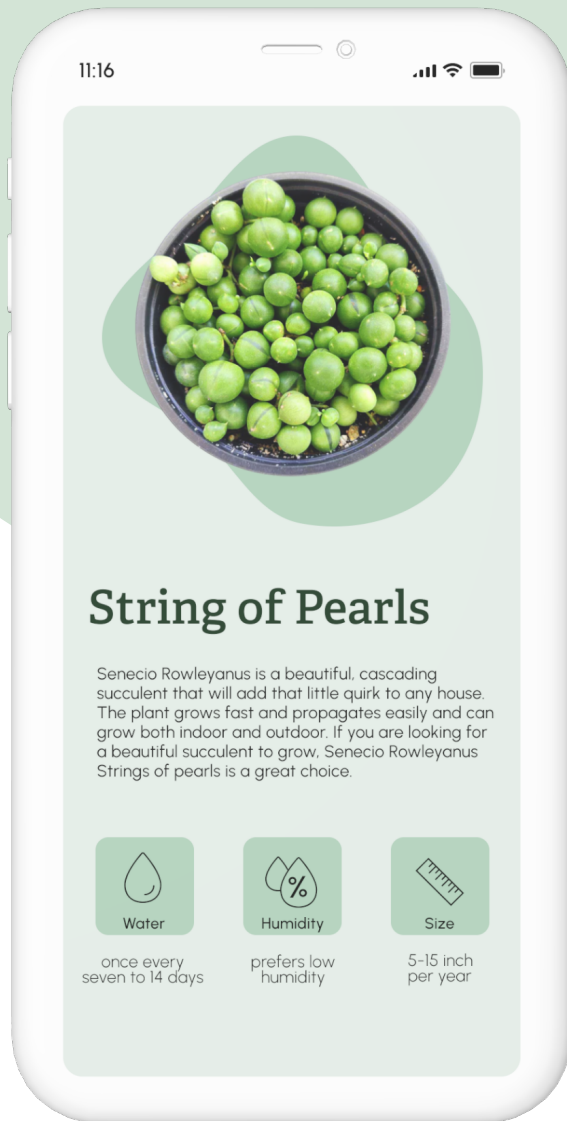

0 1 2 3 4 5 6 7 8 9

Light | Regular | Medium | **Semi Bold** | **Bold** | **Extra Bold**

Color

#365A40

#598666

#B3D1BD

#F9AA3D

#D9D9D9

#FFFFFF

UX / UI design

Design

Signup / login

A user can first sign up on plant dectionally&delivery app. If the user is already registered, user can enter their data. Also use the login using email or social media account.

Search option

In addition to text search, users can use the camera function to scan search. The scan results will predict what plant it is and display candidates.

Plant details

Users can learn about the details of the plant. Types, care instructions, features, price, etc.